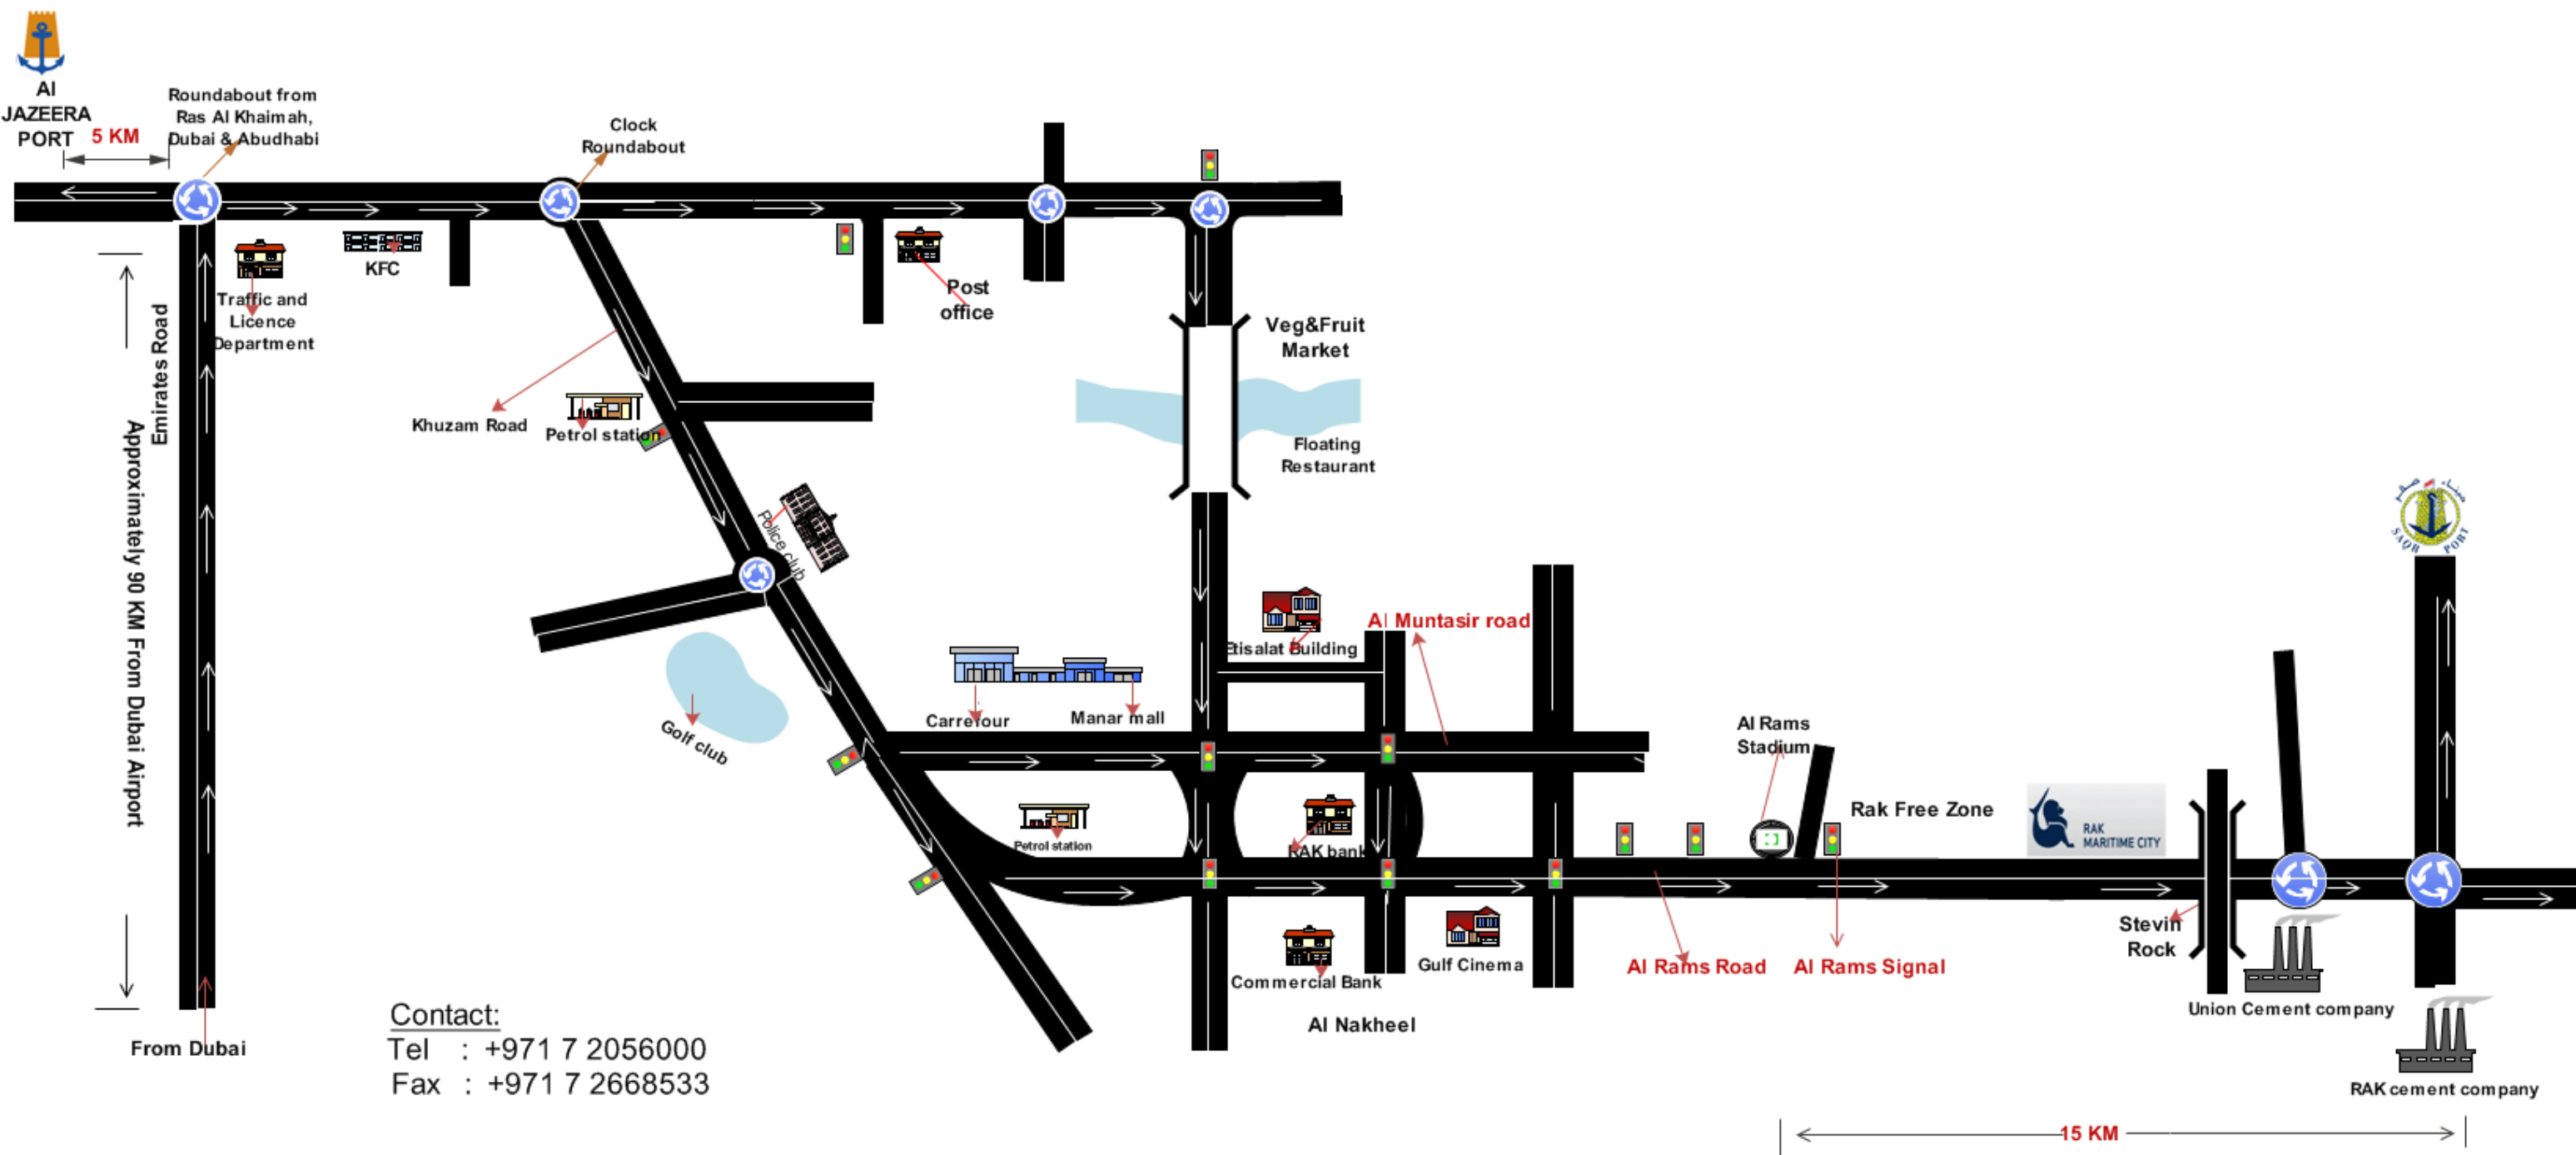

SAQR PORT LOCATION MAP

Contact:
Tel : +971 7 2056000
Fax : +971 7 2668533

From Dubai

Approximately 90 KM From Dubai Airport